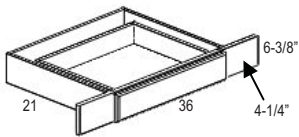

UNDERMOUNT DRAWER

	Cubes	Saginaw	Dartmouth	York	Hudson
VDT36	3	179	239	258	264

- 21" deep
- Trimmable to 27-1/2" wide
- Hudson comes as recessed panel