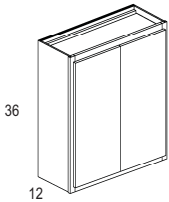

36" DOUBLE DOOR WALL CABINET

	Cubes	Saginaw	Dartmouth	York	Hudson
W2436DD	6	279	314	317	438
W2736	7	283	327	330	452
W3036	8	298	343	346	452
W3336	9	316	369	372	488
W3636	9	334	395	399	530
W4236 **	11	353	457	461	617

- 12" deep
- Double doors
- 3 adjustable shelves
- Butt doors EXCEPT W4236; **W4236 has stationary exposed stile between doors