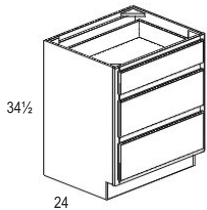

DRAWER BASE CABINET

	Cubes	Saginaw	Dartmouth	York	Hudson
DB12	6	348	498	532	552
DB15	8	372	534	577	588
DB18	9	395	572	608	634
DB21	11	417	608	649	676
DB24	12	439	644	680	712
DB30	15	466	752	797	829
DB36	18	513	795	832	876

- 24" deep
- 3 drawers
- Hudson comes with recessed panel top drawer and raised panel bottom drawers