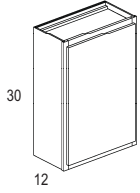

WALL CABINETS

30" SINGLE DOOR WALL CABINET

	Cubes	Saginaw	Dartmouth	York	Hudson
W0930 *	2	124	152	153	194
W1230	3	146	182	184	230
W1530	4	156	187	189	259
W1830	4	165	196	198	288
W2130	5	196	223	225	300

- 12" deep
- Single door
- 2 adjustable shelves
- *W0930 Hudson & Saginaw only -- center panel is recessed due to size limitations