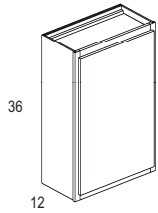

36" SINGLE DOOR WALL CABINET

	Cubes	Saginaw	Dartmouth	York	Hudson
W0936	3	133	161	162	223
W1236	3	156	187	189	264
W1536	4	179	213	215	306
W1836	5	183	239	242	342
W2136	6	229	265	268	359

- 12" deep
- Single door
- 3 adjustable shelves