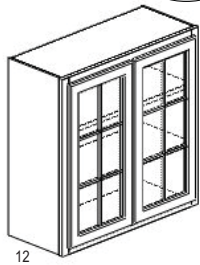

Cubes	Saginaw	Dartmouth	York	Hudson
30" cabinets					
WMD1530	4	329	391	391	447
WMD1830	4	355	420	420	482
WMD3030	7	609	784	784	887
WMD3630	8	647	838	838	954
36" cabinets					
WMD1536	4	374	441	441	506
WMD1836	5	403	473	473	542
WMD3036	8	745	851	850	991
WMD3636	9	788	933	933	1061
42" cabinets					
WMD1542	5	379	451	451	524
WMD1842	6	433	512	512	584
WMD3042	9	753	890	890	1031
WMD3642	11	852	1015	1013	1137

- 42" cabinets have 3 horizontal mullions
- Doors prepped for glass have 2-sided veneer plywood that is either stained or painted to match based on the door style
- If a mullion cabinet is at the end of a run, please note that an applied panel is recommended. This is because a mullion cabinet has a stained or painted plywood end. A standard cabinet will have a vinyl veneer that will not match the wall cabinet above. Applied panels will avoid color variation on the end of the run.
- 90° flat-front shelves are edge banded to match interior
- GLASS & GLASS CLIPS NOT INCLUDED — *please order glass AFTER receipt of product to ensure proper fit. Doors can receive up to 7/16" thick glass.

Saginaw & Hudson
Includes center mullions

Dartmouth & York
Due to style limitations, does NOT include vertical or horizontal mullions. These styles are prepped for glass.