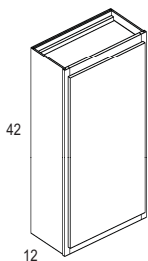

42" SINGLE DOOR WALL CABINET

	Cubes	Saginaw	Dartmouth	York	Hudson
W0942	3	137	182	184	254
W1242	4	183	217	219	300
W1542	5	202	239	242	342
W1842	6	225	265	268	400
W2142	7	243	285	288	400

- 12" deep
- Single door
- 3 adjustable shelves