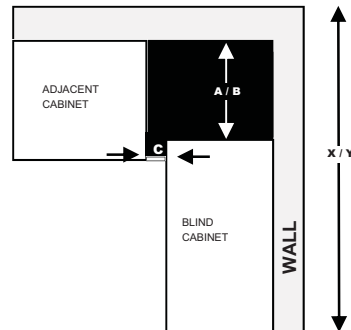

BASE CABINETS

CORNER BASE BLIND CABINET

	Cubes	Saginaw	Dartmouth	York	Hudson
BC36	18	288	395	413	442
BC42	21	353	452	471	511
BC48	23	362	551	574	606

- 24" deep
- Single door
- 1 adjustable shelf
- Does not include filler
- All base corner cabinets, regardless of door style, have standard overlay doors

	Actual Cabinet Width	Door Width	Outside Cabinet Stile	Depth of Cabinet on Opposing Wall	Space for Door Operation without Hardware	A. Minimum Pull (without hardware)	A. Minimum Pull (with 1 1/2" hardware)	B. Maximum Pull	C. Minimum Filler Required (without hardware)	C. Minimum Filler Required (with 1 1/2" hardware)	X. Overall Minimum Pull	Y. Overall Maximum Pull
BC36	27"	10"	1 1/2"	24"	0"	9 1/4"	10 3/4"	13 1/4"	0"	1 3/4"	36 1/4"	40 1/4"
BC42	36"	14 1/2"	1 1/2"	24"	0"	5 1/4"	6 3/4"	9 1/4"	0"	1 3/4"	41 1/4"	45 1/4"
BC48	48"	20 1/2"	1 1/2"	24"	0"	0"	0"	2 3/4"	0"	1 3/4"	48"	50 3/4"