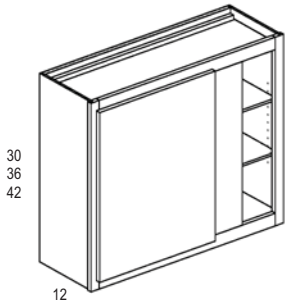

WALL CABINETS

WALL CORNER

	Cubes	Saginaw	Dartmouth	York	Hudson
30" cabinets					
WC2430	5	183	223	225	264
WC3030	7	253	255	257	323
WC4230	9	298	352	356	423
36" cabinets					
WC3036	8	330	378	382	442
WC4236	12	353	411	415	477
42" cabinets					
WC3042	9	357	411	415	494
WC4242	12	379	431	435	506

- 12" deep
- Single door
- 2 shelves
- Blind cabinets can be pulled 3"
- 36" and 42" cabinets come with 3 shelves
- 42" cabinets have double doors
- Does not include filler
- Blind opening = 6" on ALL sizes