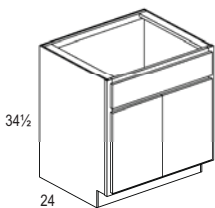

SINK BASE CABINET

	Cubes	Saginaw	Dartmouth	York	Hudson
SB24 DD	12	256	328	354	377
SB27	13	266	333	363	388
SB30	15	294	352	372	412
SB33	16	307	369	385	435
SB36	18	325	378	413	459
SB39 **	19	334	391	443	500
SB42 **	21	353	442	465	524

- 24" deep
- Double doors
- 1 false drawer front
- **SB39 and SB42 have stationary exposed stile between doors and two false fronts. SB39 and SB42 do NOT have butt doors.