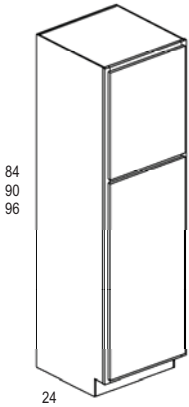

TALL CABINETS

UTILITY CABINET

	Cubes	Saginaw	Dartmouth	York	Hudson
U1884	21	532	618	624	1146
U1890	23	574	676	683	1182
U1896	24	618	721	728	1322
U2484	28	733	857	865	1440
U2490	30	752	904	913	1476
U2496	32	849	986	996	1770

- 24" deep
- 1 fixed shelf between doors
- No shelves included in upper cabinet
- Unfinished toe-kick is **attached to all height utility cabinets**
- 24" wide cabinets have a **single 24" door**

	Cubes	White	Natural
U1824SHELFKIT	1	157	157
U2424SHELFKIT	1	157	157
U1824SHELF	1	72	72
U2424SHELF	1	72	72

- SHELFKIT: includes four shelves & clips
- SHELF: single shelf only; no clips
- 1824 shelf: 22-3/16" x 16-3/16"
- 2424 shelf: 22-3/16" x 22-3/16"