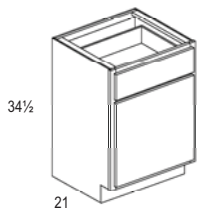

VANITY BASE CABINET

	Cubes	Saginaw	Dartmouth	York	Hudson
New! VB12	6	263	321	348	378
VB15	7	225	301	349	346
VB18	8	243	327	373	370

- 21" deep
- Single doors
- 1 drawer