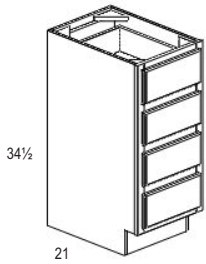

VANITY CABINETS

VANITY DRAWER BASE CABINET

	Cubes	Saginaw	Dartmouth	York	Hudson
VDB12	6	271	411	550	544
VDB15	7	283	446	590	584
VDB18	8	316	468	608	602

- 21" deep
- 4 drawers